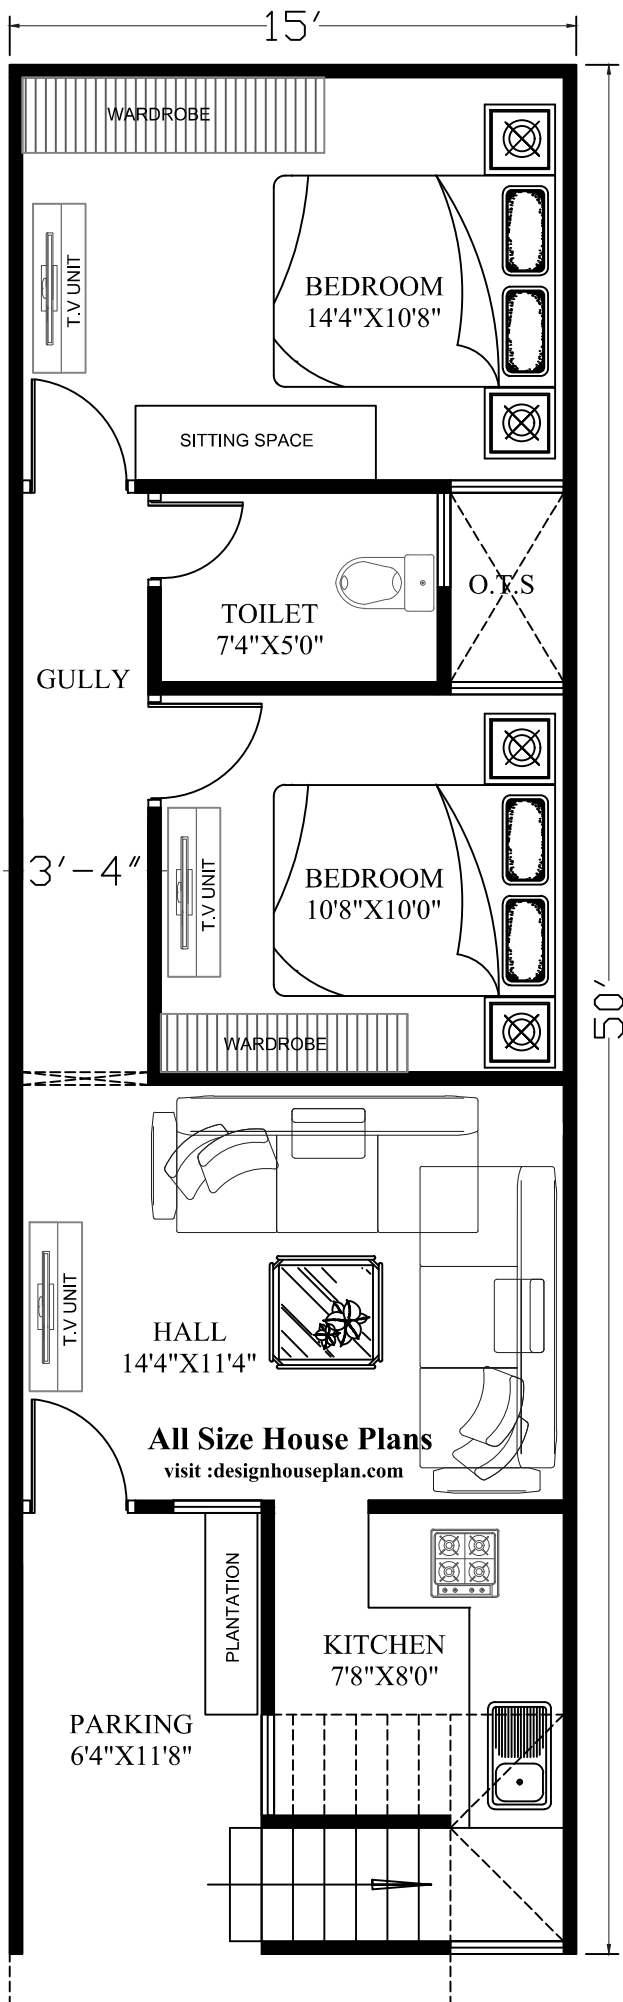

15X50 NORTH FACING HOUSE PLANS

15X50 WEST FACING HOUSE PLANS

15'0"X50' ,2BHK
GROUND FLOOR

15'0"X50' ,1BHK
GROUND FLOOR