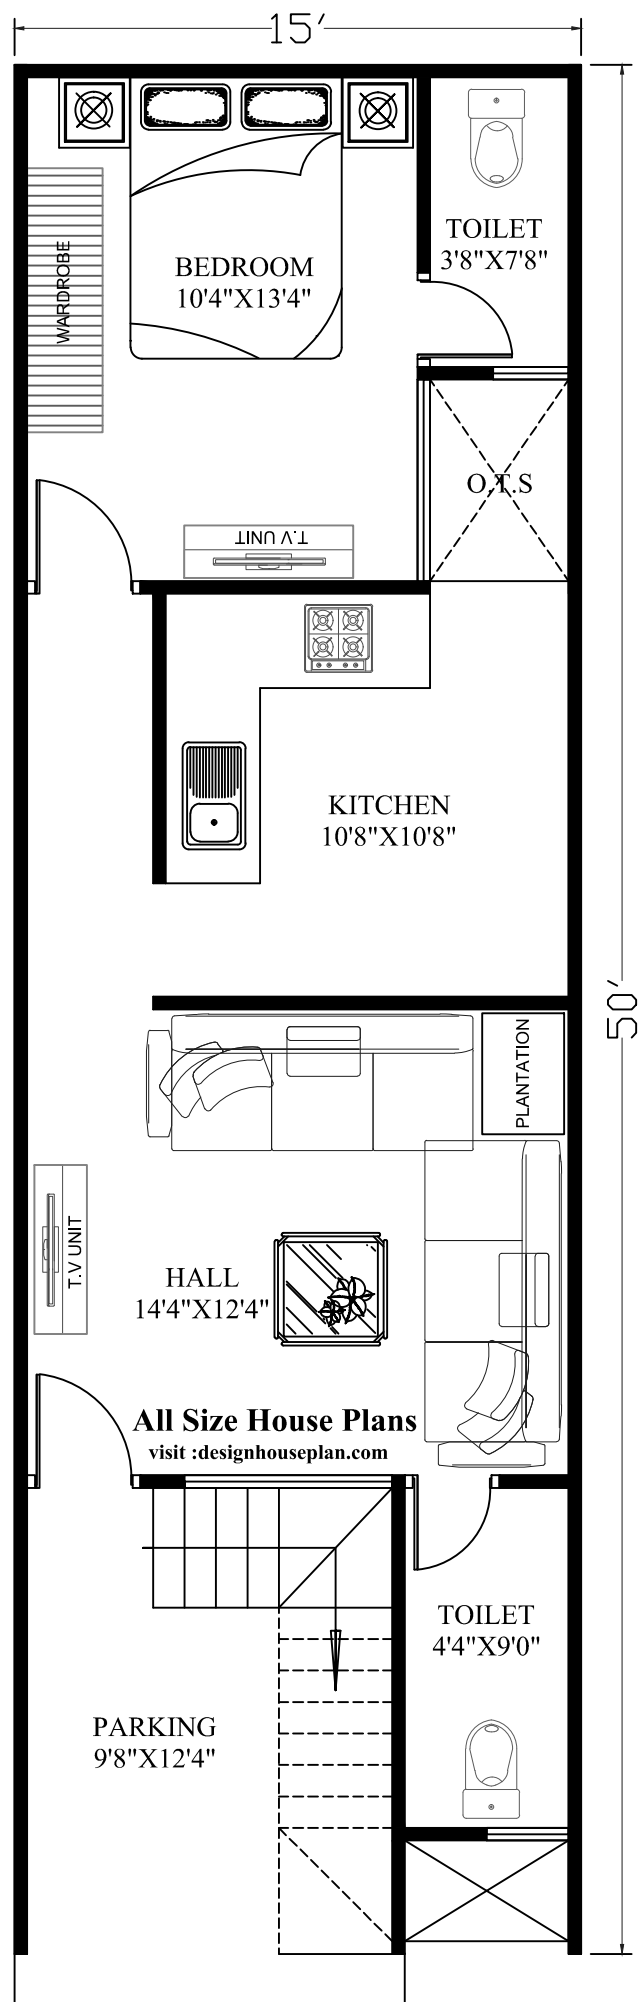

15X50 NORTH FACING HOUSE PLANS

15X50 WEST FACING HOUSE PLANS

15'0"X50' ,2BHK
GROUND FLOOR

15'0"X50' ,1BHK
GROUND FLOOR