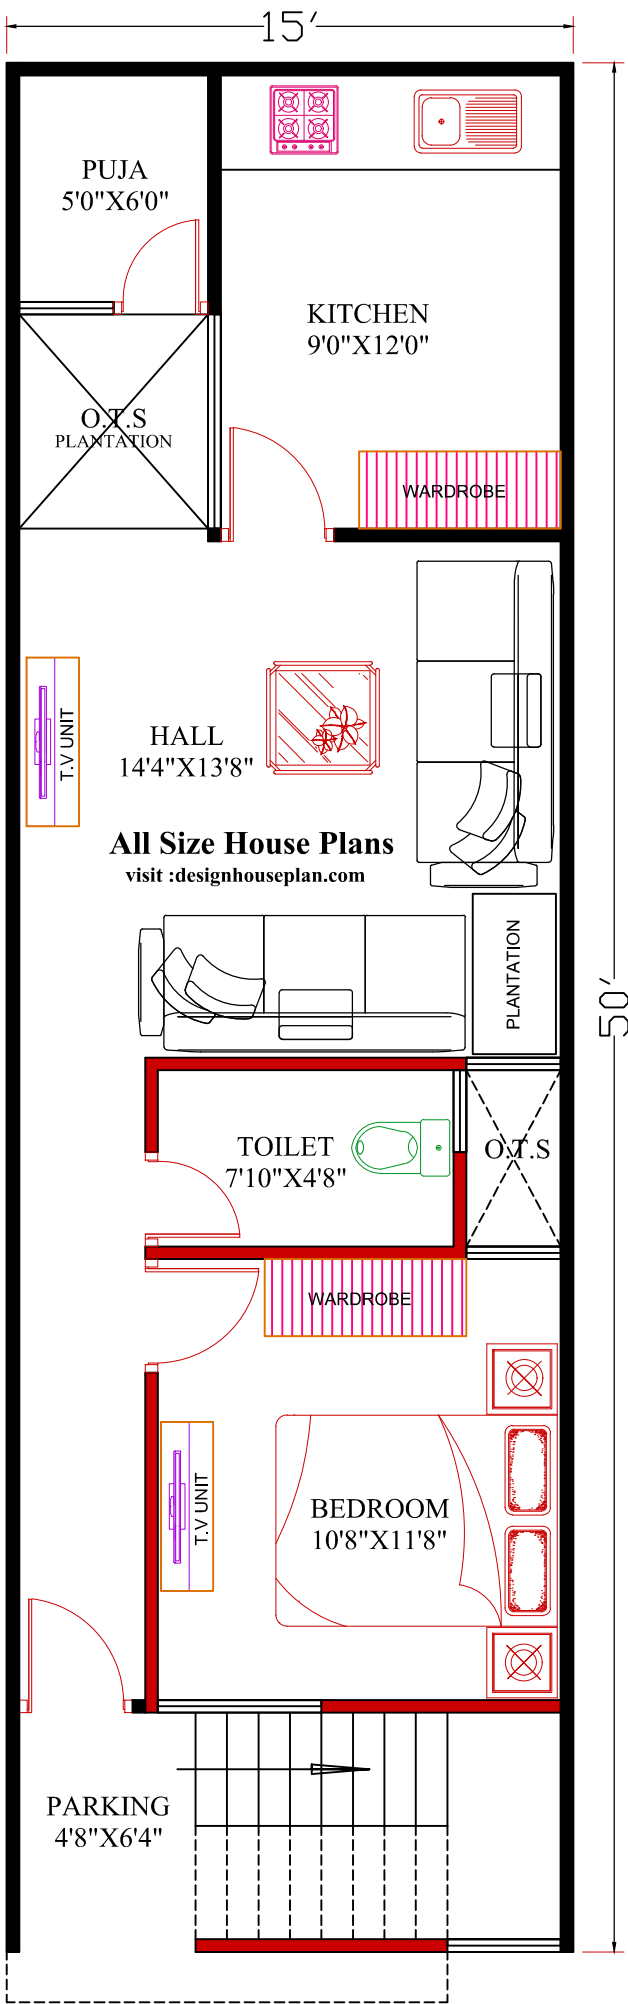

15X50 WEST FACING HOUSE PLANS

15X50 NORTH FACING HOUSE PLANS

15'0"X50' ,1BHK
GROUND FLOOR

15'0"X50' ,2BHK
GROUND FLOOR

All Size House Plans
visit :designhouseplan.com

All Size House Plans
visit :designhouseplan.com