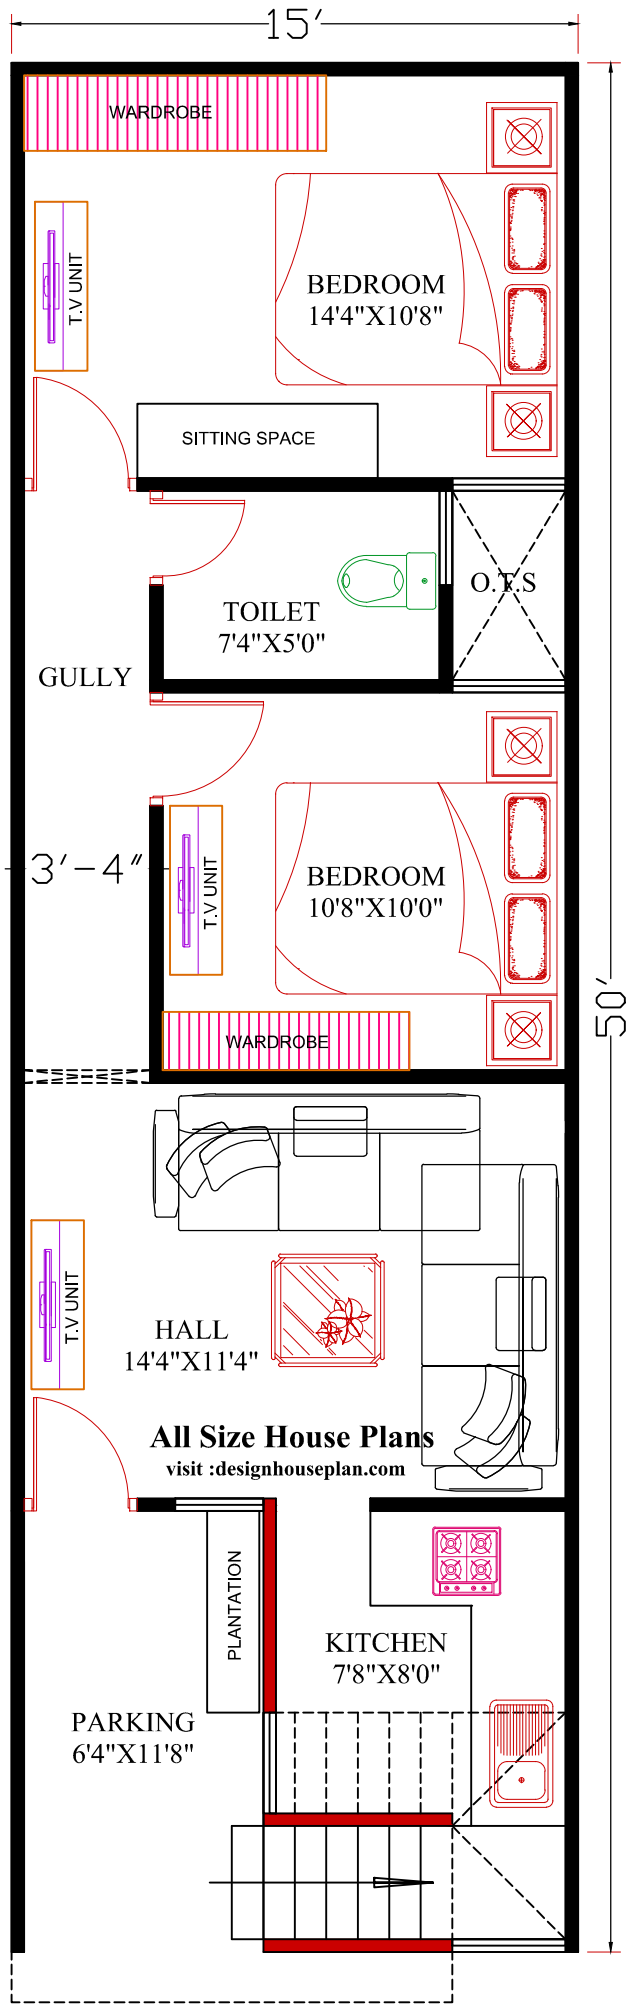

15X50 WEST FACING HOUSE PLANS

15X50 NORTH FACING HOUSE PLANS

15'0"X50' ,1BHK
GROUND FLOOR

15'0"X50' ,2BHK
GROUND FLOOR

All Size House Plans
visit :designhouseplan.com

All Size House Plans
visit :designhouseplan.com